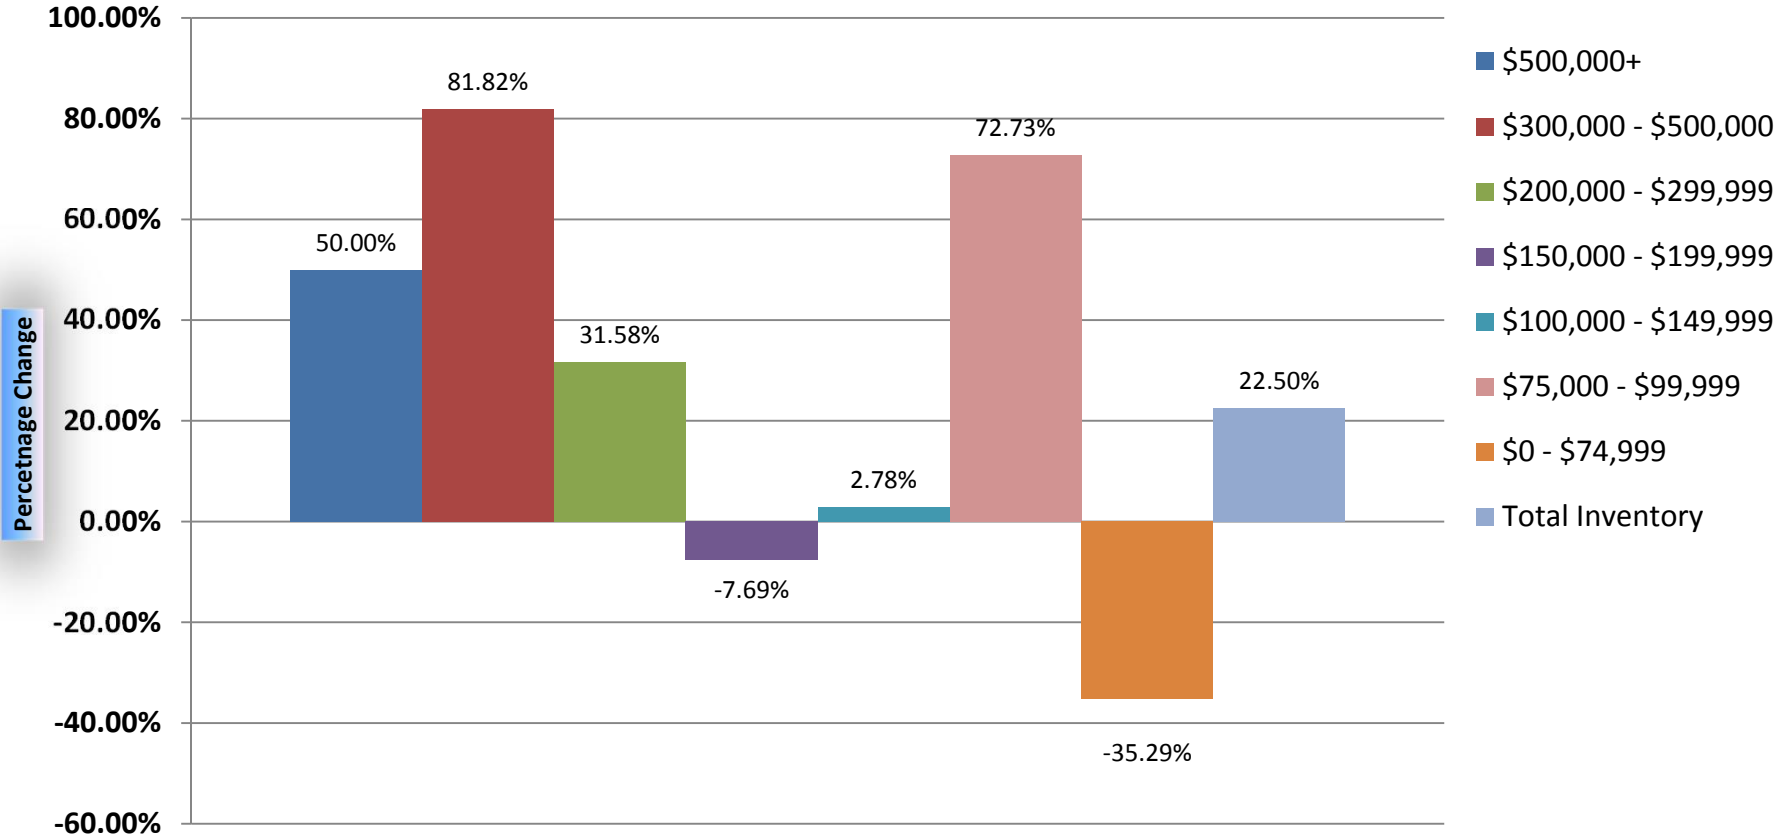

Inventory Change from 01/30/2014 - 08/30/2014

Data compiled from the CRMLS multiple listing service for single family homes in the Greater Oroville real estate market area including the areas of Oroville, Palermo, Concow, Forbestown, Bangor, Berry Creek, Brush Creek, Honcut, Yankee Hill. Information deemed reliable but not guaranteed.